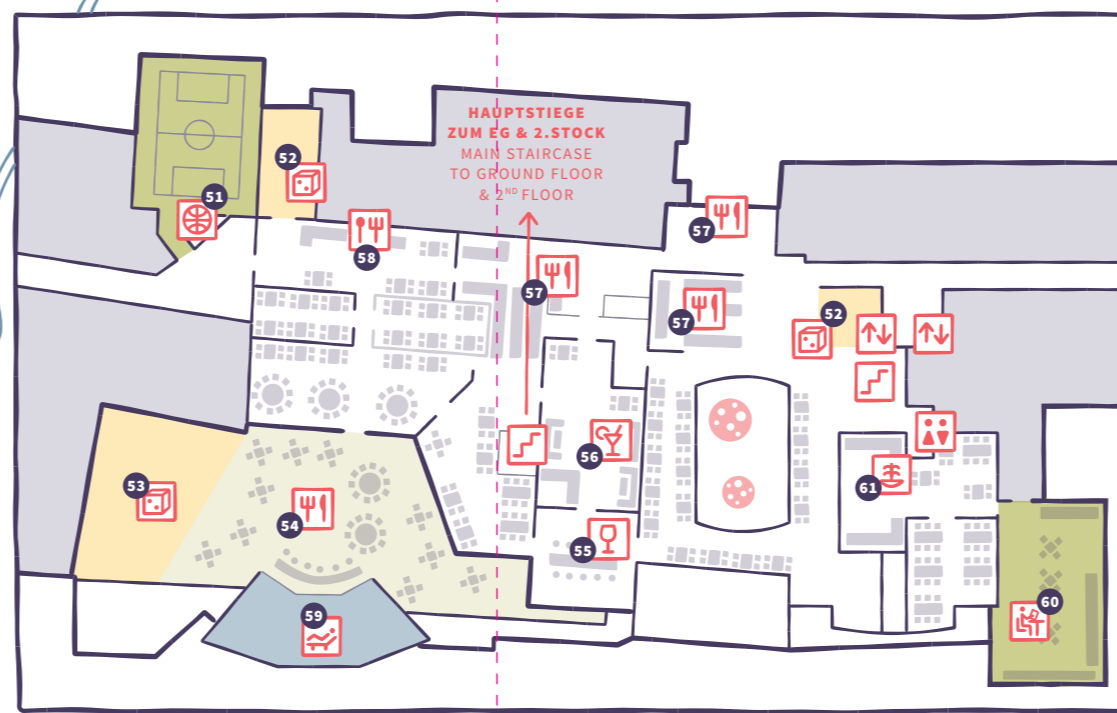

PRINZENWALD 1. STOCK FIRST FLOOR

- **STIEGE**
  STAIRS
- **AUFZUG**
  LIFT
- **WC DAMEN & HERREN**
  LADIES & GENTS WC
- **MÄRCHEN KINDER WC**
  FAIRYTALE WC FOR CHILDREN
- **WICKELSTATION**
  (IM BABY- & MINICLUB)
  BABY CHANGING ROOM
  (IN BABY AND MINI CLUB)

- **1. REZEPTION**
  REZEPTION
- **2. INFO & AUSHANG WOCHENPROGRAMM**
  INFO & NOTICES WEEKLY PROGRAMME
- **3. KIDS CLUB INFO-POINT**
  KIDS CLUB INFORMATION POINT
- **4. ELTERN-KIND-SPIELBEREICH**
  PARENT-CHILD-PLAYGROUND
- **5. BABYCLUB (0 - 1 JAHR)**
  BABY CLUB (0 - 1 YEAR)
- **6. KRABBELCLUB (1 - 3 JAHRE)**
  TODDLERS' CLUB (1 - 3 YEARS)
- **7. SEITENEINGANG BARRIEREFREI**
  SIDE ENTRANCE WITH DISABLED ACCESS
- **8. BUGGYRAUM**
  BUGGYRAUM
- **9. SKIRAUM**
  SKI ROOM
- **10. WANDERSCHUH-WASCHSTRASSE**
  HIKINGBOOT WASH
- **11. SHUTTLEBUS ABFAHRT**
  SHUTTLE DEPARTURE
- **12. GARAGEN**
  GARAGE
- **13. GOKARTBAHN**
  GO KART COURSE
- **14. GEPÄCKAUFBEWAHRUNG**
  LUGGAGE ROOM
- **15. SHOP / SKISCHULE / SKIVERLEIH**
  SHOP/ SKI SCHOOL/ SKI HIRE
- **16. VERBINDUNGSGANG ZUM PRINZENGARTEN**
  ADVENTURE HALLWAY TO THE PRINZENGARTEN
- **17. WASCHMASCHINE & TROCKNERIN DER GARAGE**
  WASHING MACHINES AND DRIERS IN THE GARAGE
- **18. SOFTPLAY**
  SOFT PLAY AREA
- **19. ABENTEUERCLUB (6 - 12 JAHRE)**
  ADVENTURE CLUB (6 - 12 YEARS)
- **20. MINICLUB (3 - 6 JAHRE)**
  MINI CLUB (3 - 6 YEARS)
- **21. ZIEGENTURM**
  GOAT TOWER
- **22. HASEN-VILLA**
  RABBIT VILLA
- **23. ZIEGENGEHEGE & GOLDFISCHTEICH**
  GOAT ENCLOSURE & GOLDFISH POOL
- **24. PONY- & ESELGEHEGE**
  PONY AND DONKEY COMPOUND
- **25. ALPAKA-GEHEGE**
  ALPACA COMPOUND
- **26. TIPI / IGLU**
  TEPEE/ IGLU
- **27. GRILL- & WALDFESTPLATZ**
  BBQ & FOREST PARTY AREA
- **28. ABENTEUER-KLETTERWALD MIT 15 STATIONEN**
  ADVENTURE-CLIMBING FOREST WITH 15 STAGES
- **29. HEXENHÜSCHEN**
  WITCH'S COTTAGE
- **30. SCHAUKELN**
  SWINGS
- **31. FOTOPPOINT**
  PHOTO POINT
- **32. MURMEL'S WASSERWELT**
  MURMEL'S WATER WORLD

OBERJOCH FAMILUX RESORT